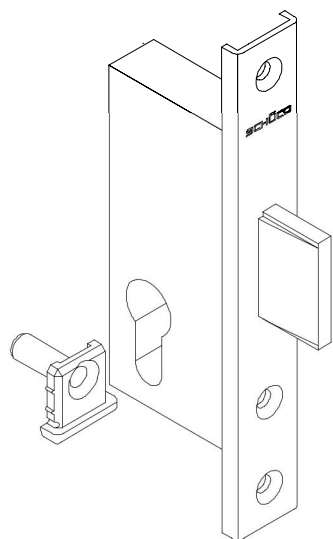

Riegelschloss

Einsetzbar in Schüco ADS HD bei:
1-flg. Anschlagtüren
2-flg. Anschlagtüren (Gangflügel)

Alle Ausführungen mit:

- Eintourig
- U-stulp, INOX
- Riegel glanzvernickelt
- Inklusive Kappendübel und Befestigungsmaterial

Gesondert bestellen:

- Schließplatte
- Profilzylinder und Rosette

Beschlag innen: Türgriff
Beschlag außen: Türgriff

Geprüft nach DIN 18251-2 Klasse 3
Korrosionsbeständigkeit nach
DIN EN 1670 Klasse 3

Bolt lock

Can be used in Schüco ADS HD with:
Single-leaf rebated doors
Double-leaf rebated doors (access leaf)

All versions with:

- Single-turn
- U-shaped face plate, INOX
- Bolt, polished nickel plate
- Includes fixing bush and fixings

Order separately:

- Strike plate
- Profile cylinder and rosette

Internal fitting: Door pull
External fitting: Door pull

Tested in accordance with DIN 18251-2
class 3, corrosion resistance in
accordance with DIN EN 1670 class 3

Dornmaß Backset mm	Panik- funktion Panic function	Nach innen Inward		Nach außen Outward		Hinweis Note	
		LS	RS	LS	RS		
34,0	-		241 183		241 183	①	1
34,0	-		241 184		241 184	②	1

① Nicht einsetzbar bei Schüco ADS 90 nach innen öffnend, Artikel mit 39 mm Dornmaß auswählen!

Cannot be used with inward-opening Schüco ADS 90. Select article with 39 mm backset.

② Nur für ADS 50.NI in 2-flg. Pendeltüren!

Only for ADS 50.NI in double-leaf swing doors.

Schließplatten Strike plates

	Nach innen Inward		Nach außen Outward		Hinweis Note	
	LS	RS	LS	RS		
Feststehend Fixed		209 760		209 760	-	1
Feststehend Fixed		239 526		239 526	②	1

② Nur für ADS 50.NI in 2-flg. Pendeltüren!

Only for ADS 50.NI in double-leaf swing doors.