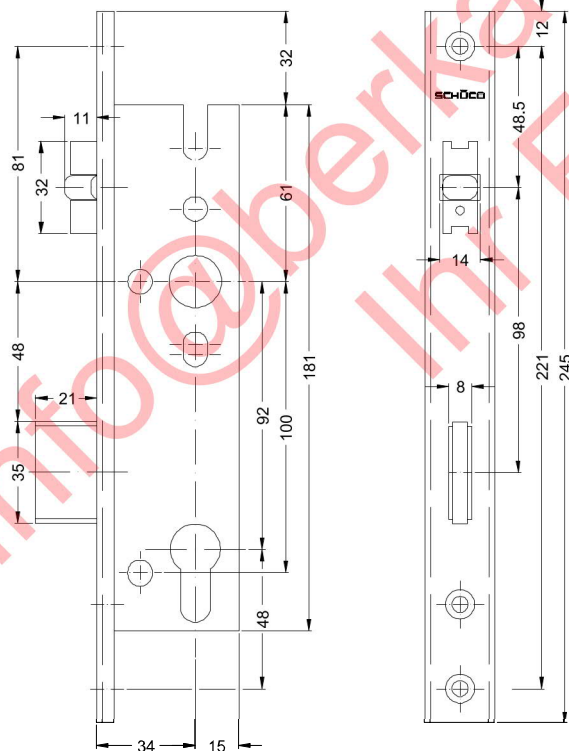

Schließplatten Strike plates

	Nach innen Inward		Nach außen Outward		Hinweis Note	📄
	LS	RS	LS	RS		
Feststehend Fixed	279 505		279 505		-	1
	279 506		279 506		-	10