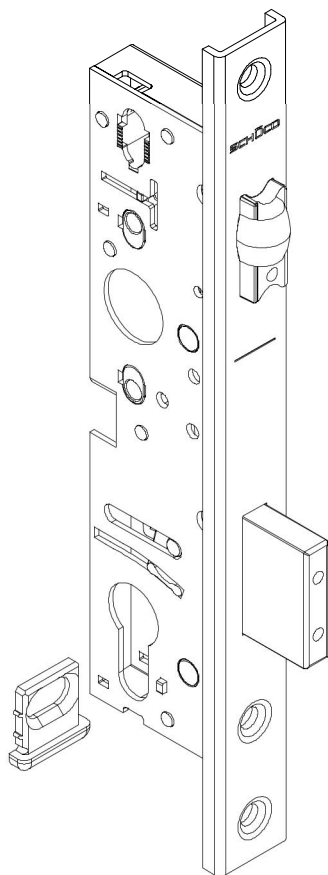

Rollen-Fallenschloss

Einsetzbar in Schüco ADS HD bei:
1-fig. Anschlagtüren
2-fig. Anschlagtüren (Gangflügel)

Alle Ausführungen mit:

- Eintourig, Rollenfalle 2 mm - 9 mm verstellbar
- U-Stulp, INOX
- Rollenfalle und Riegel glanzvernickelt
- Endkappen

Hinweis:

- Ermöglicht die Verwendung eines inneren und äußeren Türgriffes

Gesondert bestellen:

- Befestigungsmaterial Art.-Nr. 225 010
- Schließplatte
- Falleneinlaufteil für nach außen öffnende Türen
- Profilzylinder und Rosette

Beschlag innen: Türgriff

Beschlag außen: Türgriff

Geprüft nach DIN 18251-2 Klasse 3
Korrosionsbeständigkeit nach
DIN EN 1670 Klasse 3

Roller and latch lock

Can be used in Schüco ADS HD with:
Single-leaf rebated doors
Double-leaf rebated doors (access leaf)

All versions with:

- Single-turn, roller latch, adjustable 2 mm - 9 mm
- U-shaped face plate, INOX
- Roller latch and bolt, polished nickel plate
- End caps

Note:

- Allows an inner and outer door pull to be used

Order separately:

- Fixings Art. No. 225 010
- Strike plate
- Latch striker for outward-opening doors
- Profile cylinder and rosette

Internal fitting: Door pull

External fitting: Door pull

Tested in accordance with DIN 18251-2 class 3, corrosion resistance in accordance with DIN EN 1670 class 3

Dornmaß Backset mm	Panik- funktion Panic function	Nach innen Inward		Nach außen Outward		Hinweis Note	
		LS	RS	LS	RS		
34,0	-	241 470		241 470		1	1

1 Nicht einsetzbar bei Schüco ADS 90 nach innen öffnend, Artikel mit 39 mm Dornmaß auswählen!

Cannot be used with inward-opening Schüco ADS 90. Select article with 39 mm backset.