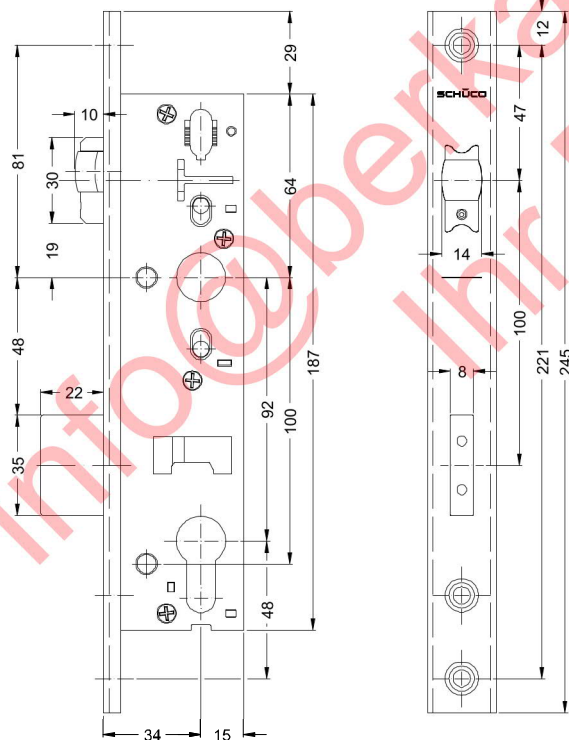

Schließplatten Strike plates

Feststehend
Fixed

	Nach innen Inward		Nach außen Outward		Hinweis Note	
	LS	RS	LS	RS		
Feststehend Fixed	239 480		239 480		-	1